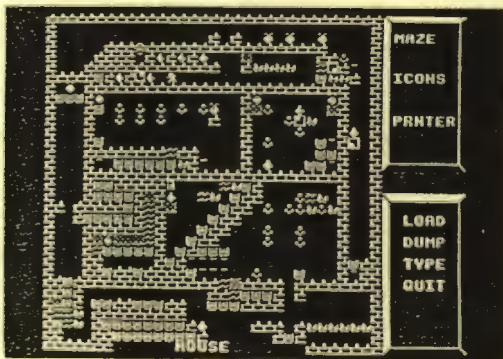

XOR Designer features:

The *Maze Designer* - a screen showing the whole maze, with an easy system for selecting and placing icons. You can edit existing mazes or start from scratch - even lock mazes to deter the inquisitive gaze of the uninitiated!

The *Icon Designer* - deepen the mystery of any maze by changing the Faces of XOR - edit the existing icon set, or completely redesign your own. We supply you with the original XOR icon set *plus* another completely new set.

The *Game Player* - load a maze from disk, choose an icon set, and your labyrinth is ready to confront any challenger! The Game Player includes facilities for screendumps and saving solutions to disk. We supply levels 4 and 5 of the original XOR, and the saved solution to level 5!